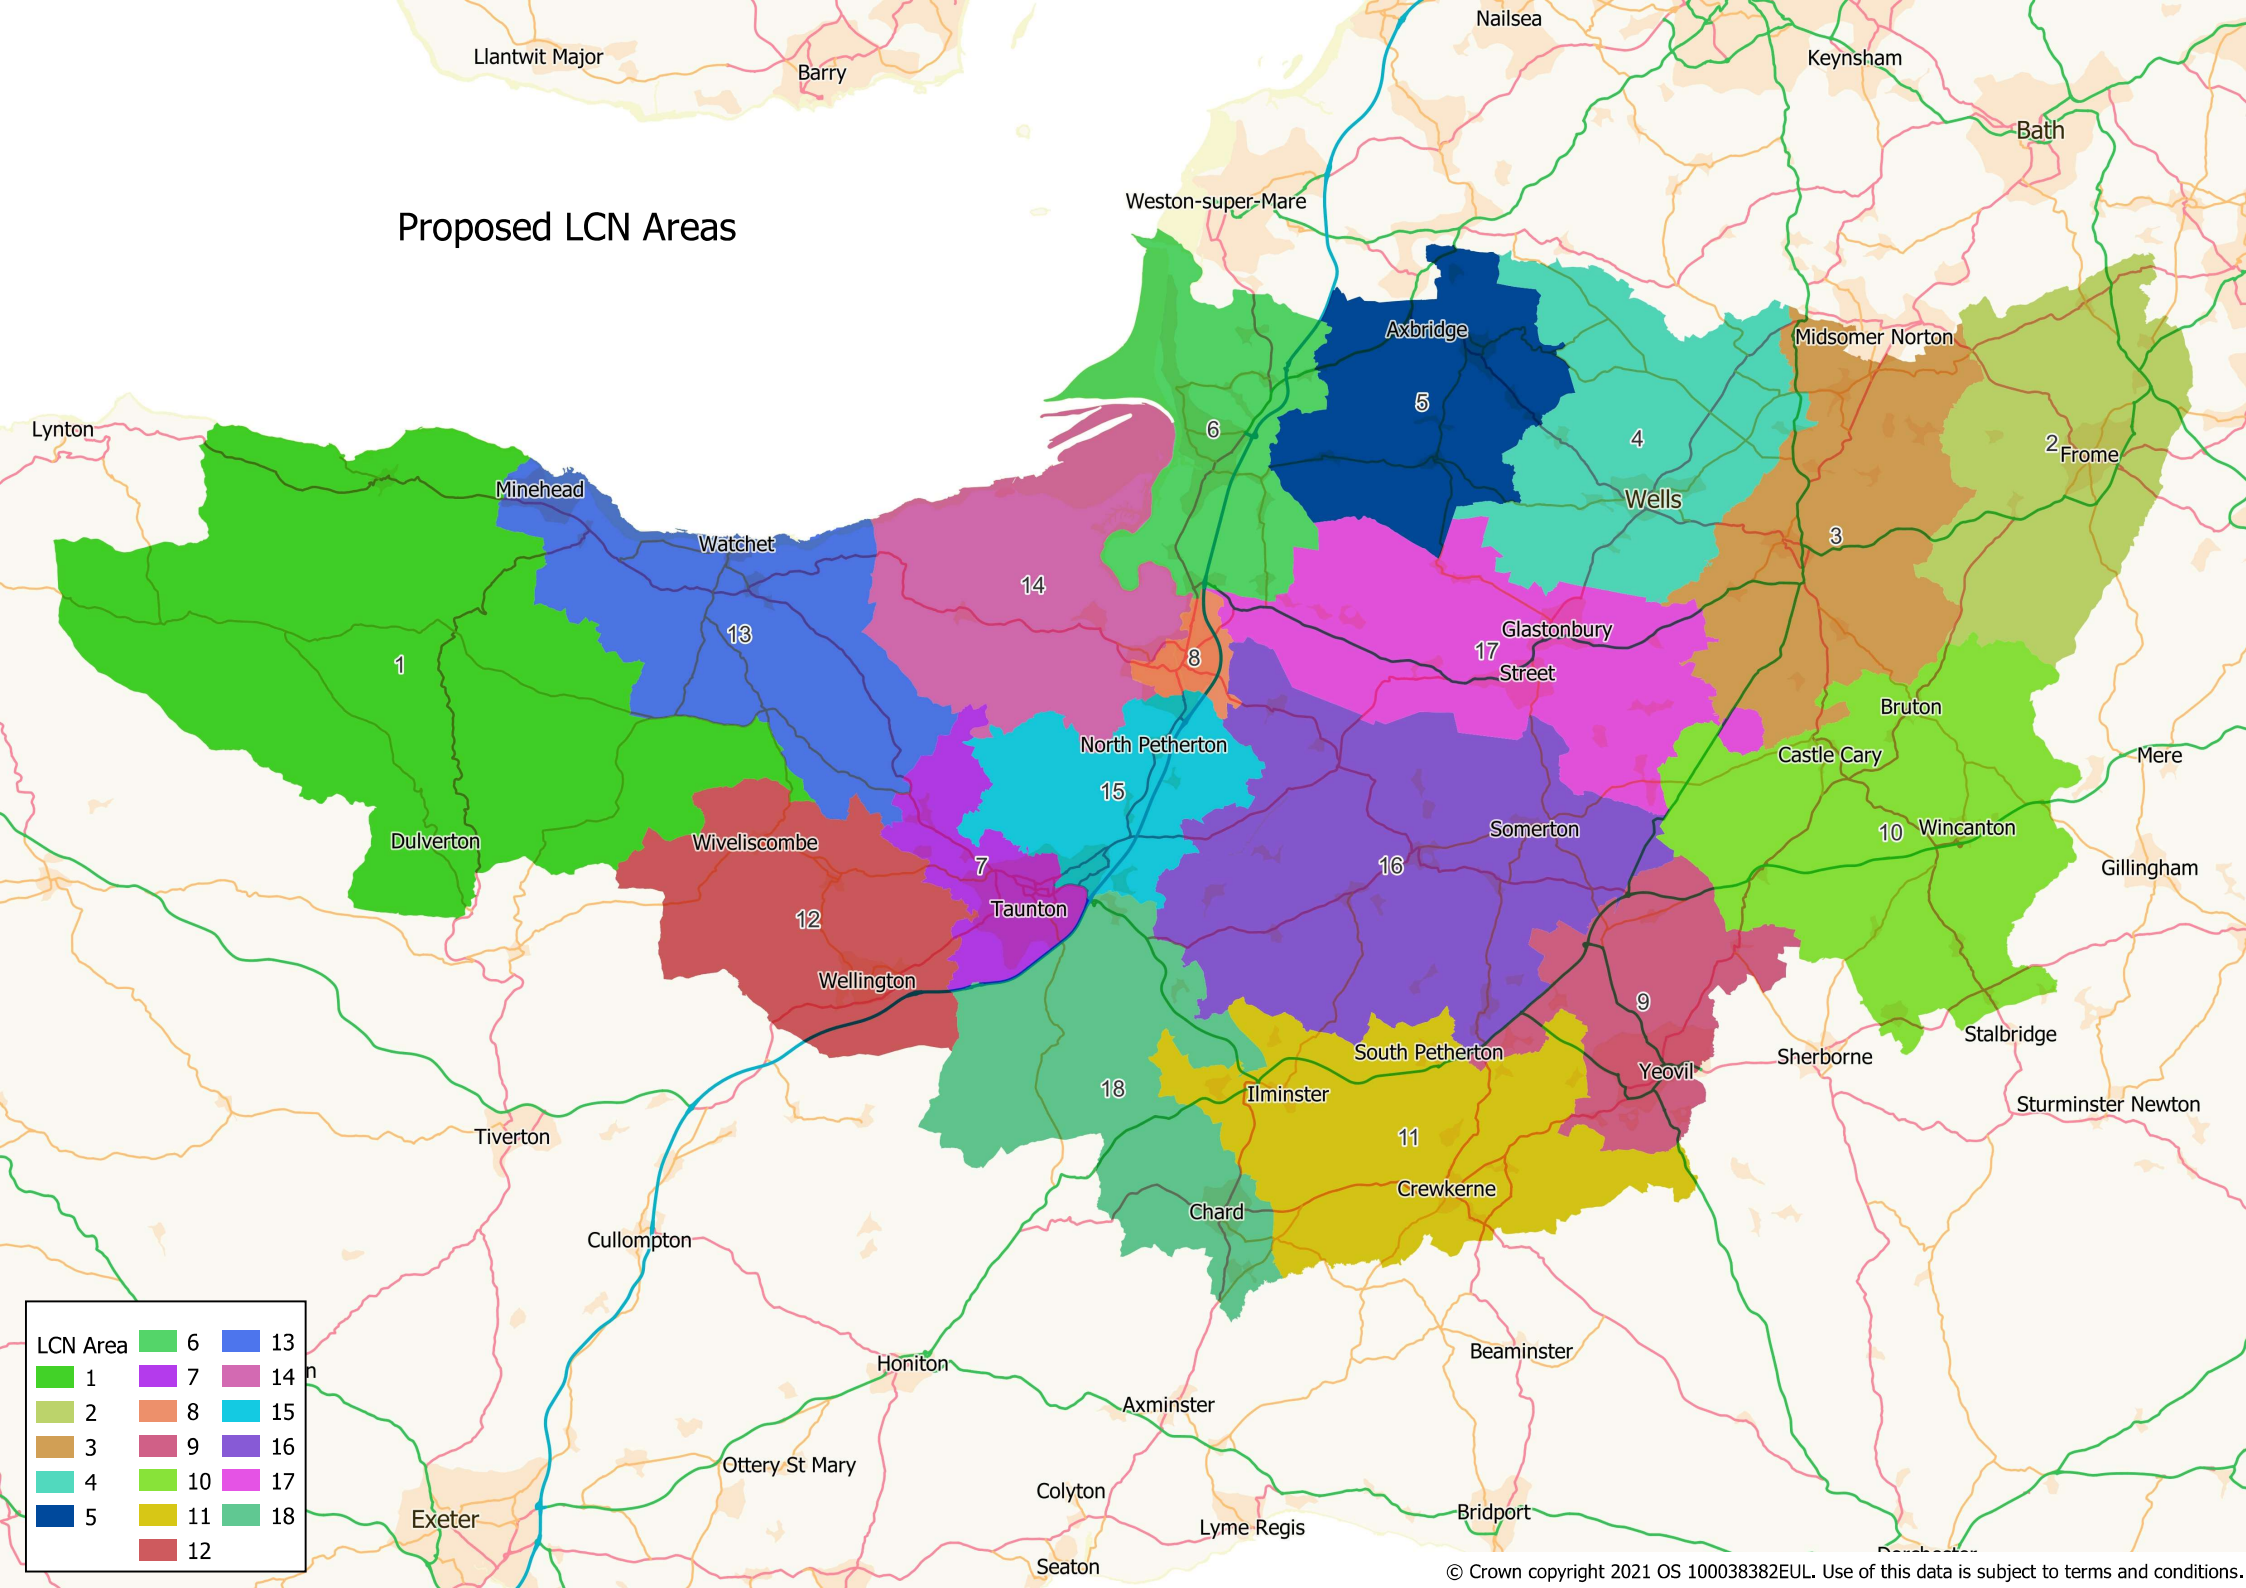

Proposed LCN Areas

LCN Area	Color
1	Light Green
2	Light Olive Green
3	Brown
4	Teal
5	Dark Blue
6	Light Green
7	Purple
8	Orange
9	Red
10	Light Green
11	Yellow-Green
12	Red
13	Blue
14	Pink
15	Cyan
16	Dark Purple
17	Magenta
18	Light Green